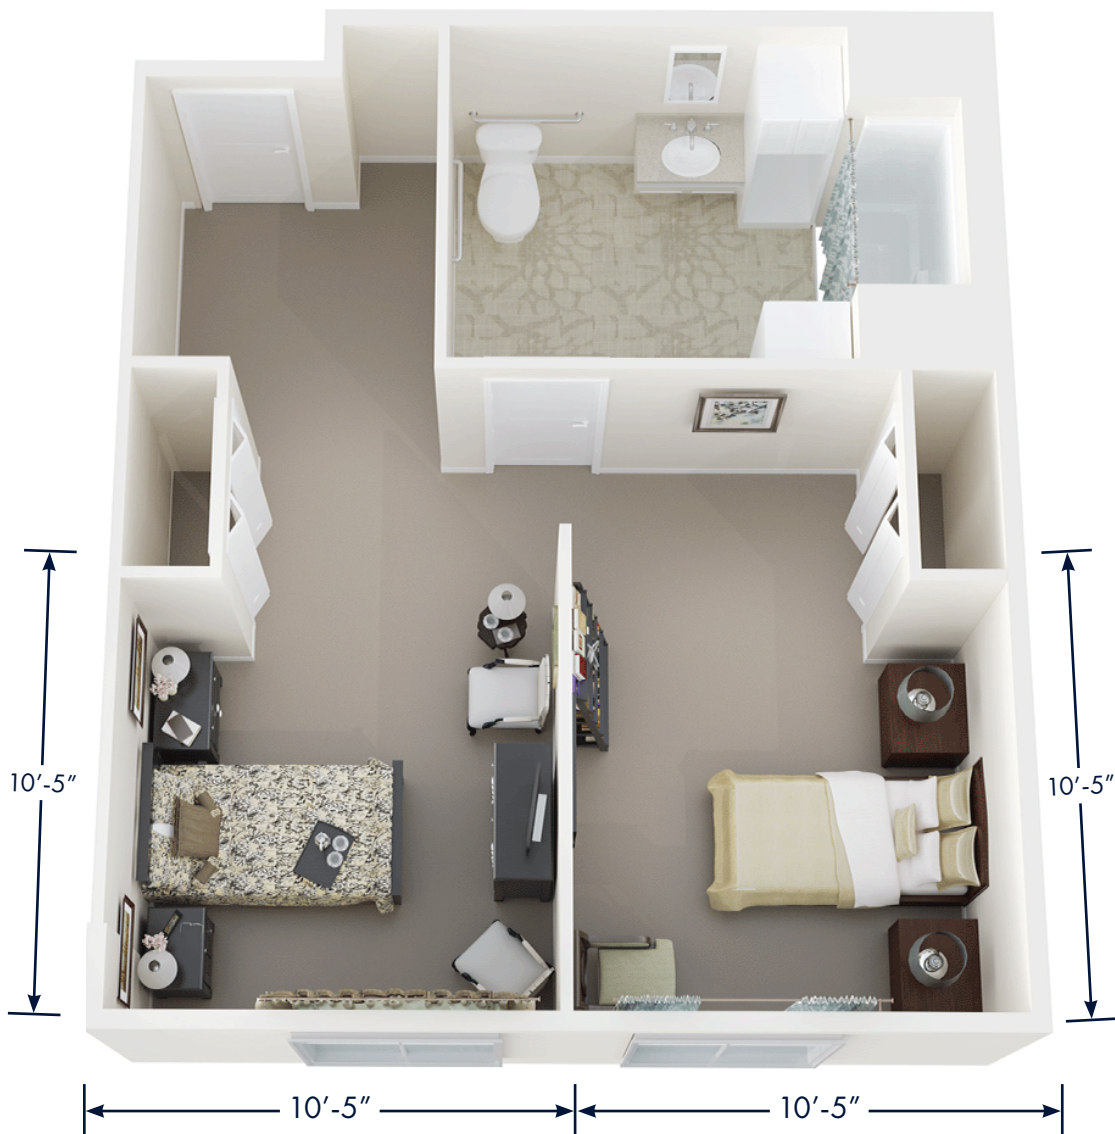

# CHANTILLY HEIGHTS LLC.

MEMORY CARE

**STUART SEMI-PRIVATE SUITE**  
Shared 2 Bed, 1 Bath

**DISCOVERY NEIGHBORHOOD**

Approximately **530 Square Feet**

*Floor plans may vary*